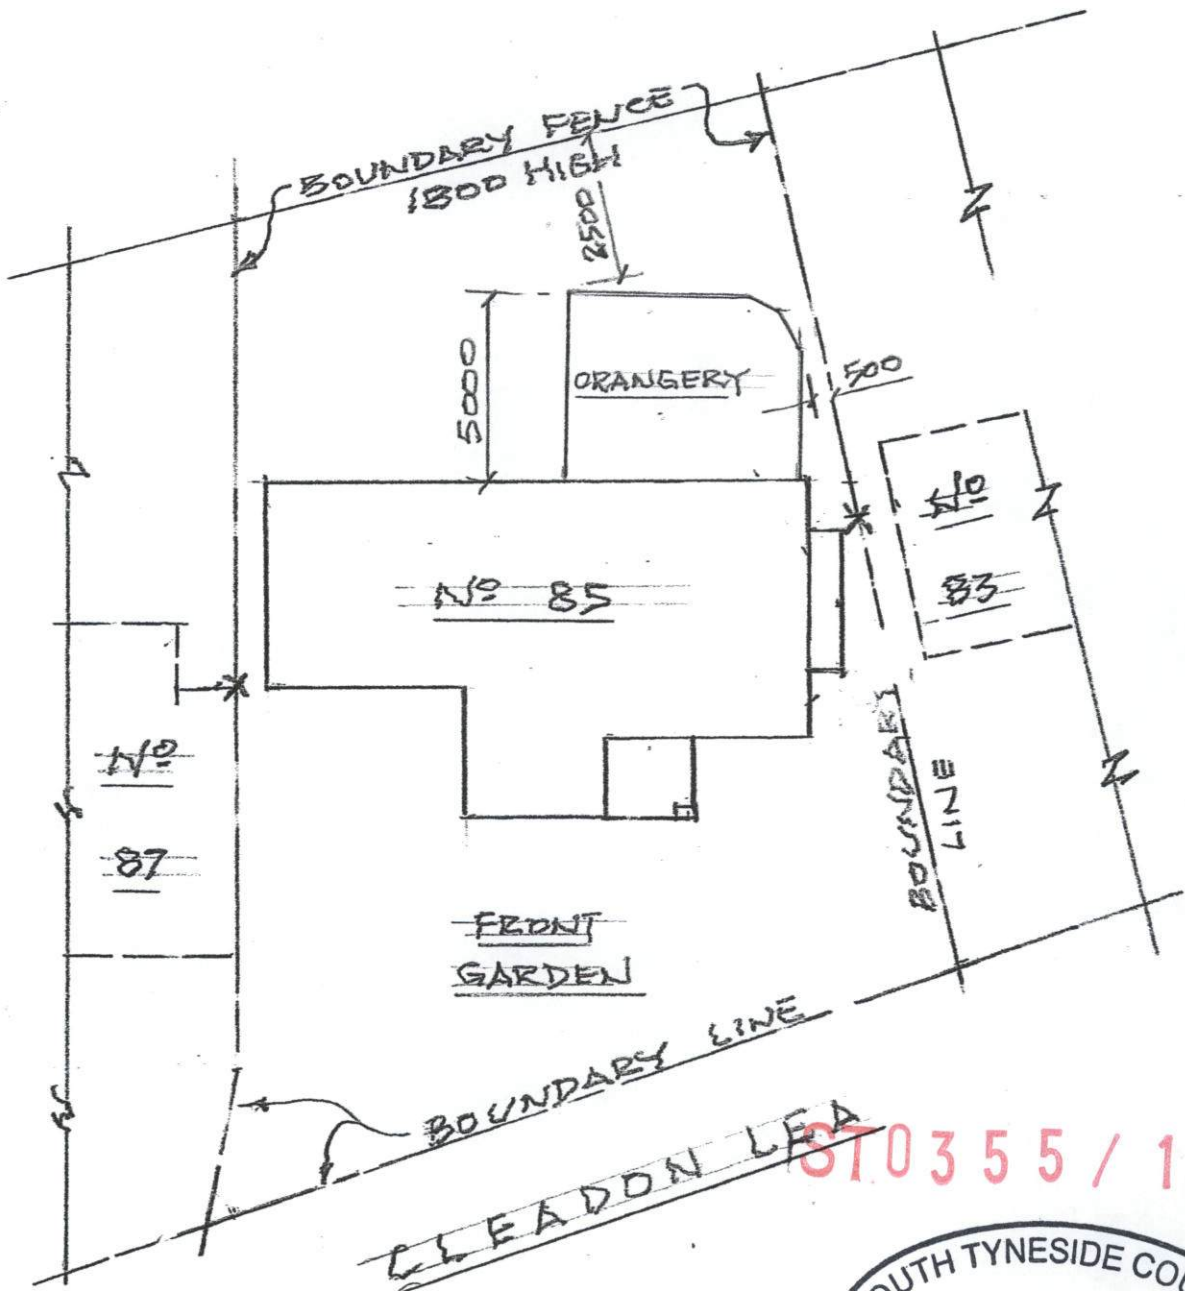

85 CLEADON LEA
SOUTH SHIELDS

BLOCK PLAN PROPOSED
SCALE 1-200

ST 0355 / 15 MFUL